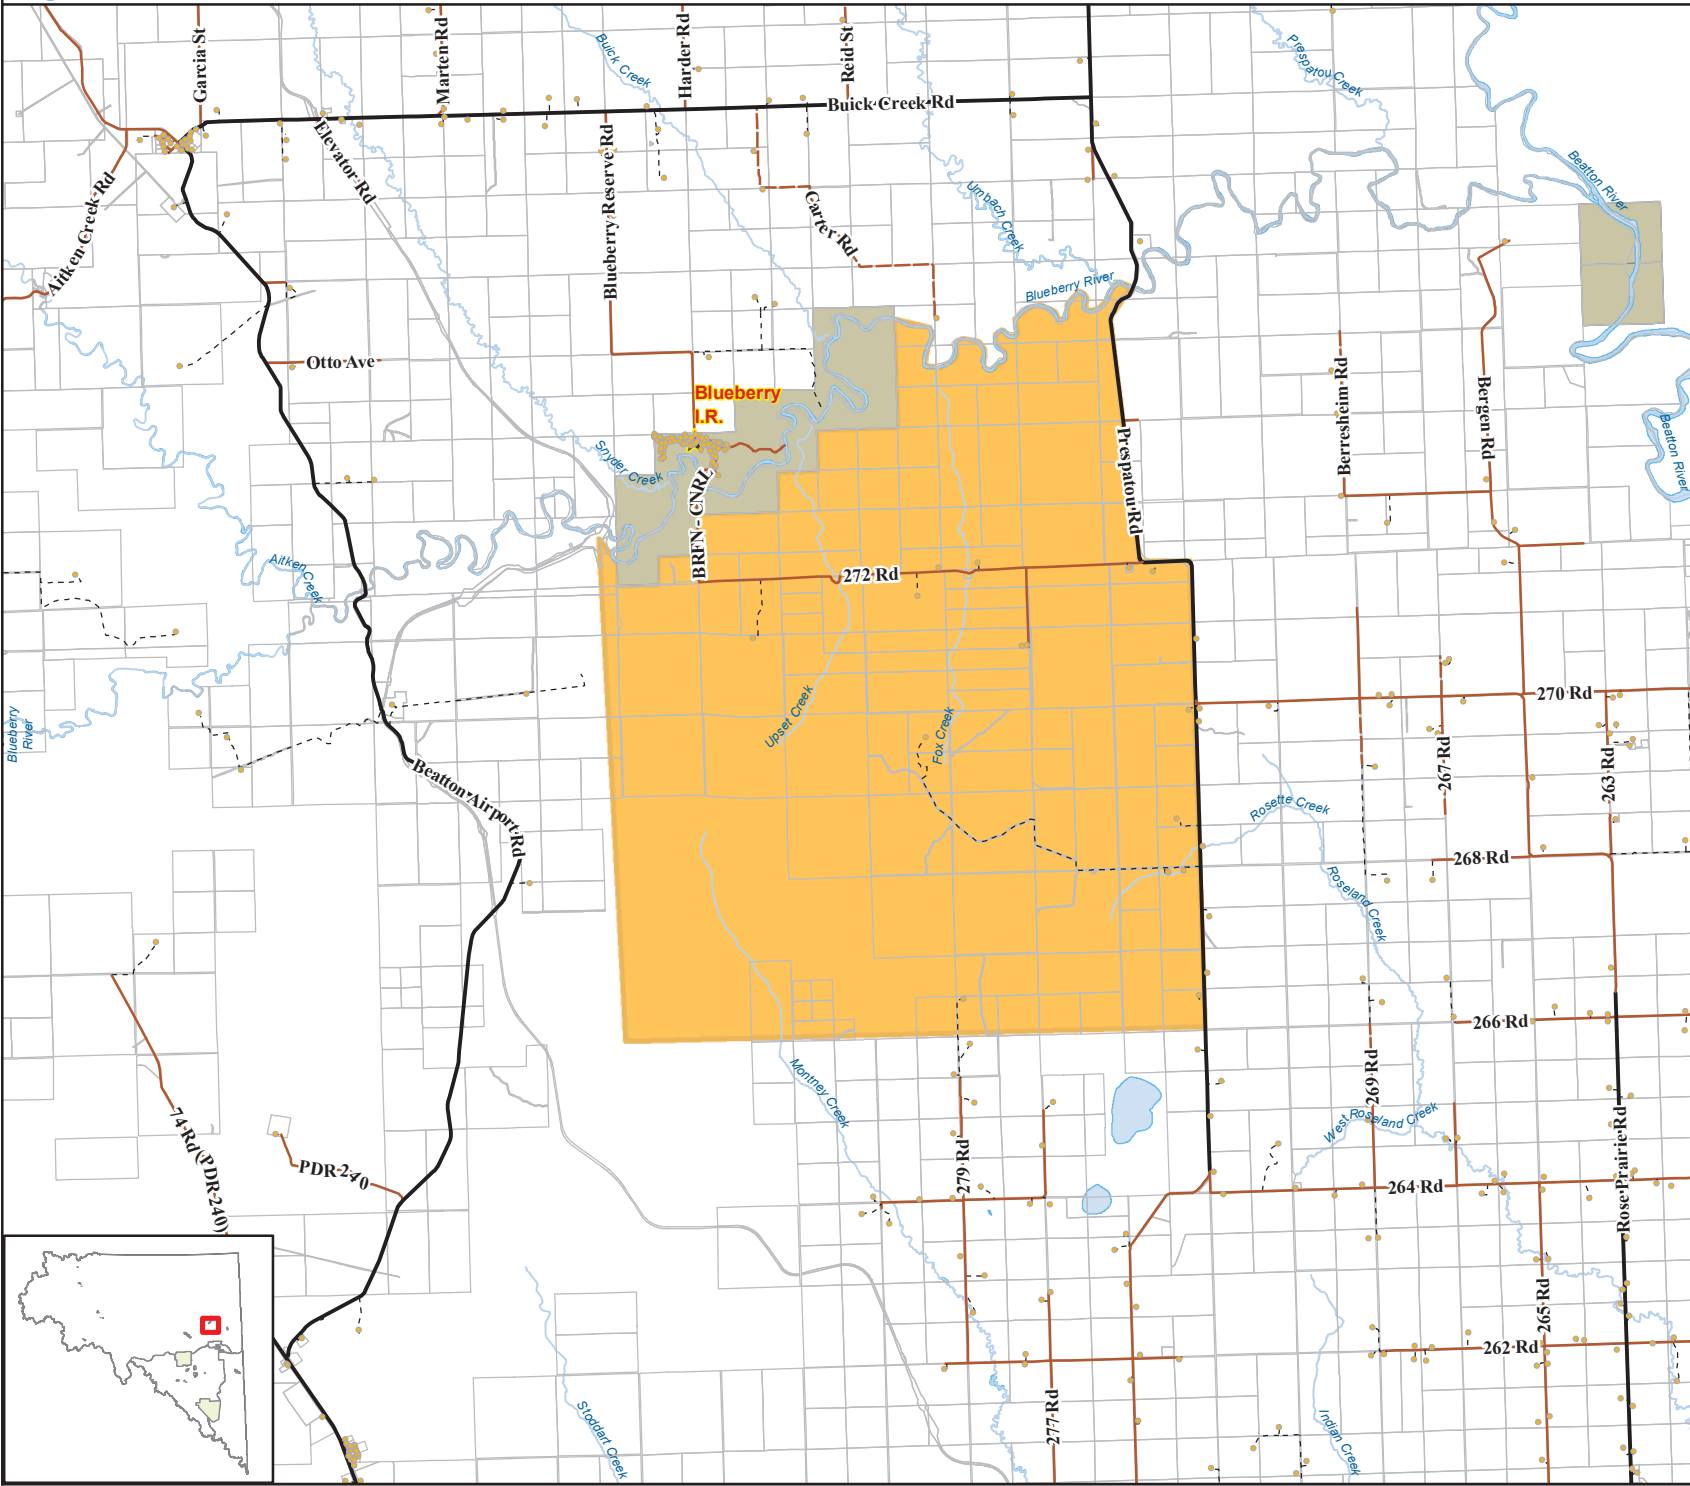

Peace River Regional District

Evacuation Alert #8

Stoddart Creek Fire Fire: G80291

1:150,000

Sunday, September 24, 2023

- Evacuation Alert
- Building/Residence
- Rural Community
- Mile Marker
- Water Feature
- Electoral
- Municipal
- First Nations
- Ecological Reserve
- Protected Area
- Provincial Park
- Lake/River

The map only applies to the Peace River Regional District and does not apply to other municipalities or first nations jurisdictions

Compiled and produced by the Peace River Regional District on Sunday, September 24, 2023.